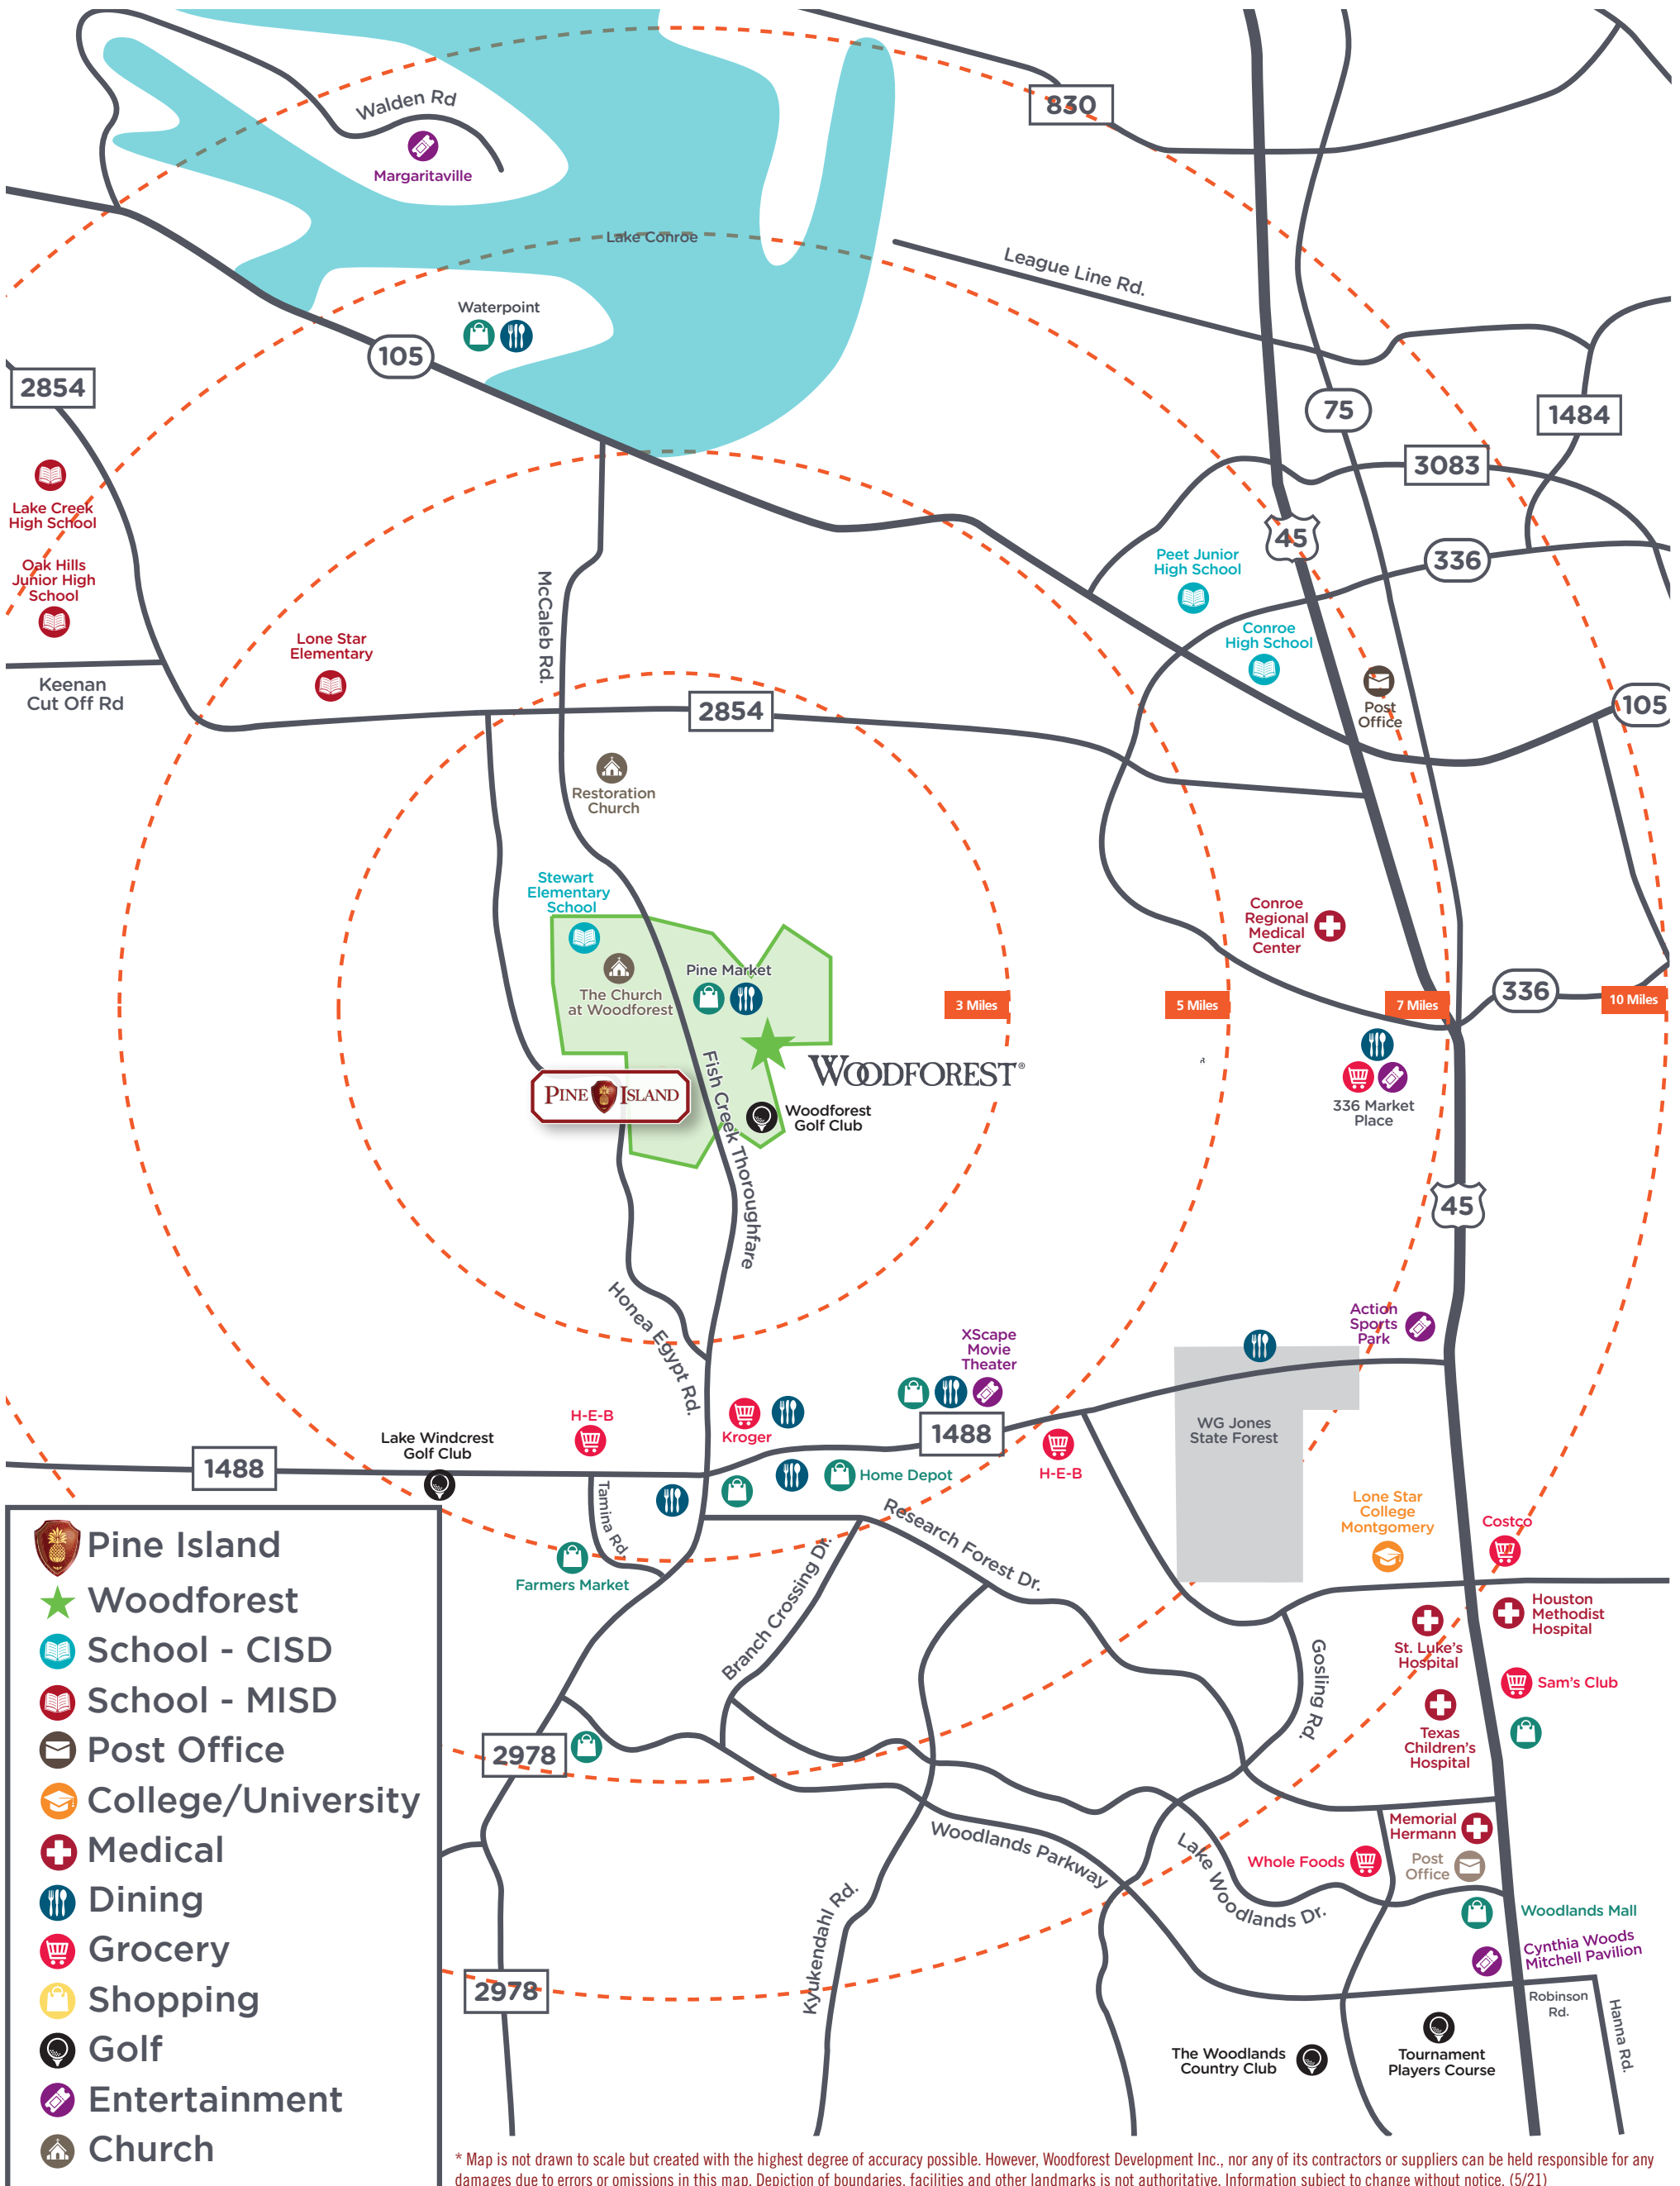

PINE ISLAND

LUXURY. LIFESTYLE. LOCATION

- Pine Island
- Woodforest
- School - CISD
- School - MISD
- Post Office
- College/University
- Medical
- Dining
- Grocery
- Shopping
- Golf
- Entertainment
- Church

* Map is not drawn to scale but created with the highest degree of accuracy possible. However, Woodforest Development Inc., nor any of its contractors or suppliers can be held responsible for any damages due to errors or omissions in this map. Depiction of boundaries, facilities and other landmarks is not authoritative. Information subject to change without notice. (5/21)