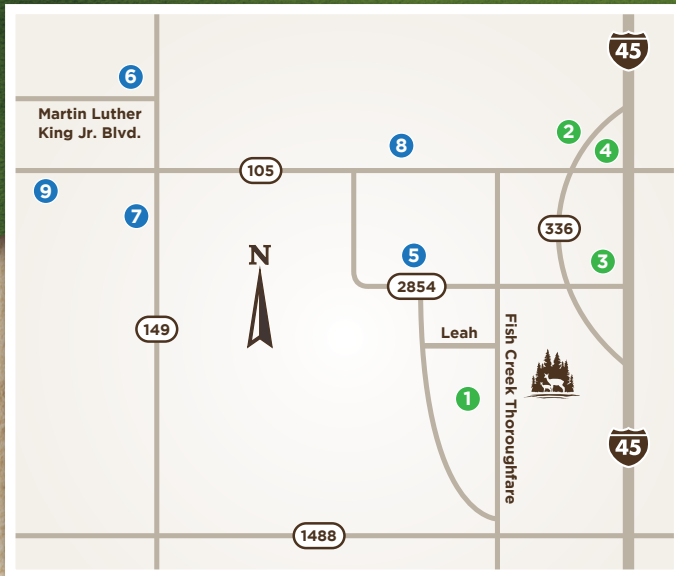

New On-Site School! Stewart Elementary