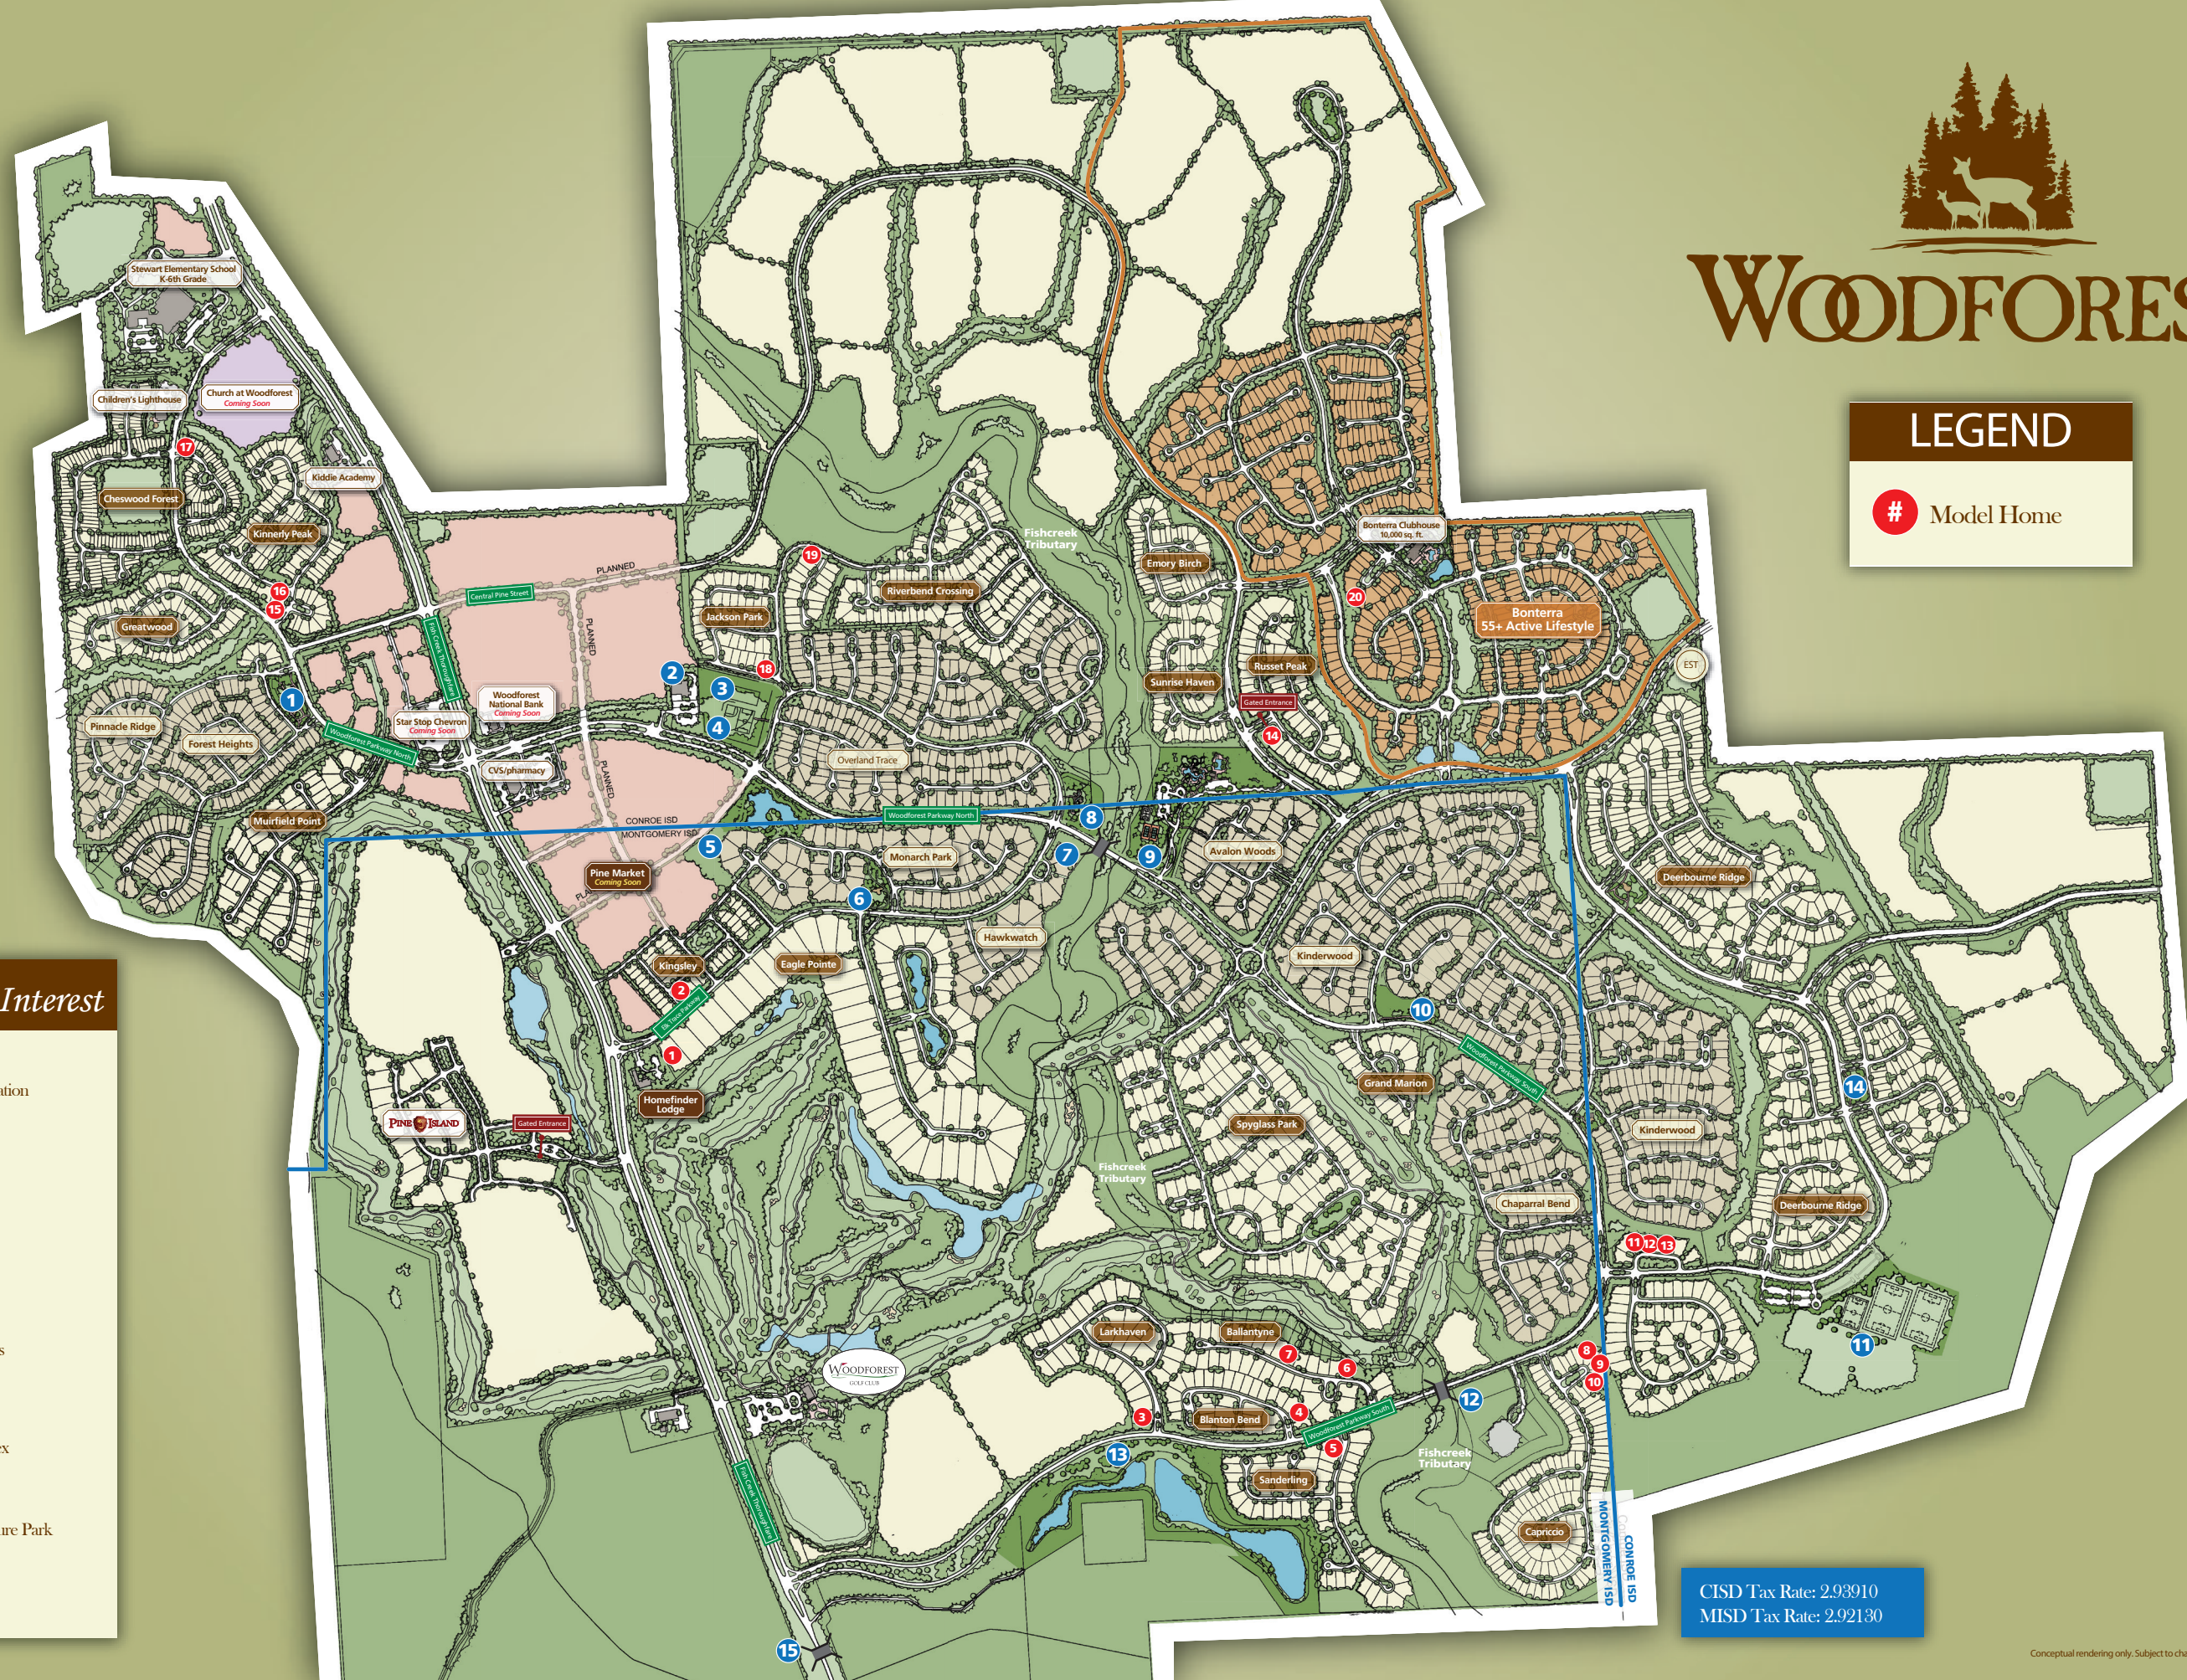

WOODFOREST®

LEGEND

Model Home

POINTS of Interest

- 1 Scooter Park
- 2 Woodforest Fire Station
- 3 Admiral Bark Park
- 4 Jackson Park
- 5 Cypress Loop Trail
- 6 Monarch Park
- 7 Bridge of Hope
- 8 Lily Pad Spraypark
- 9 Forest Island Tennis & Aquatic Center
- 10 Kinderwood Park
- 11 Stampede Sportsplex
- 12 Bridge of Glory
- 13 Christine Allen Nature Park
- 14 Fox Trail Park
- 15 Lake Creek Bridge