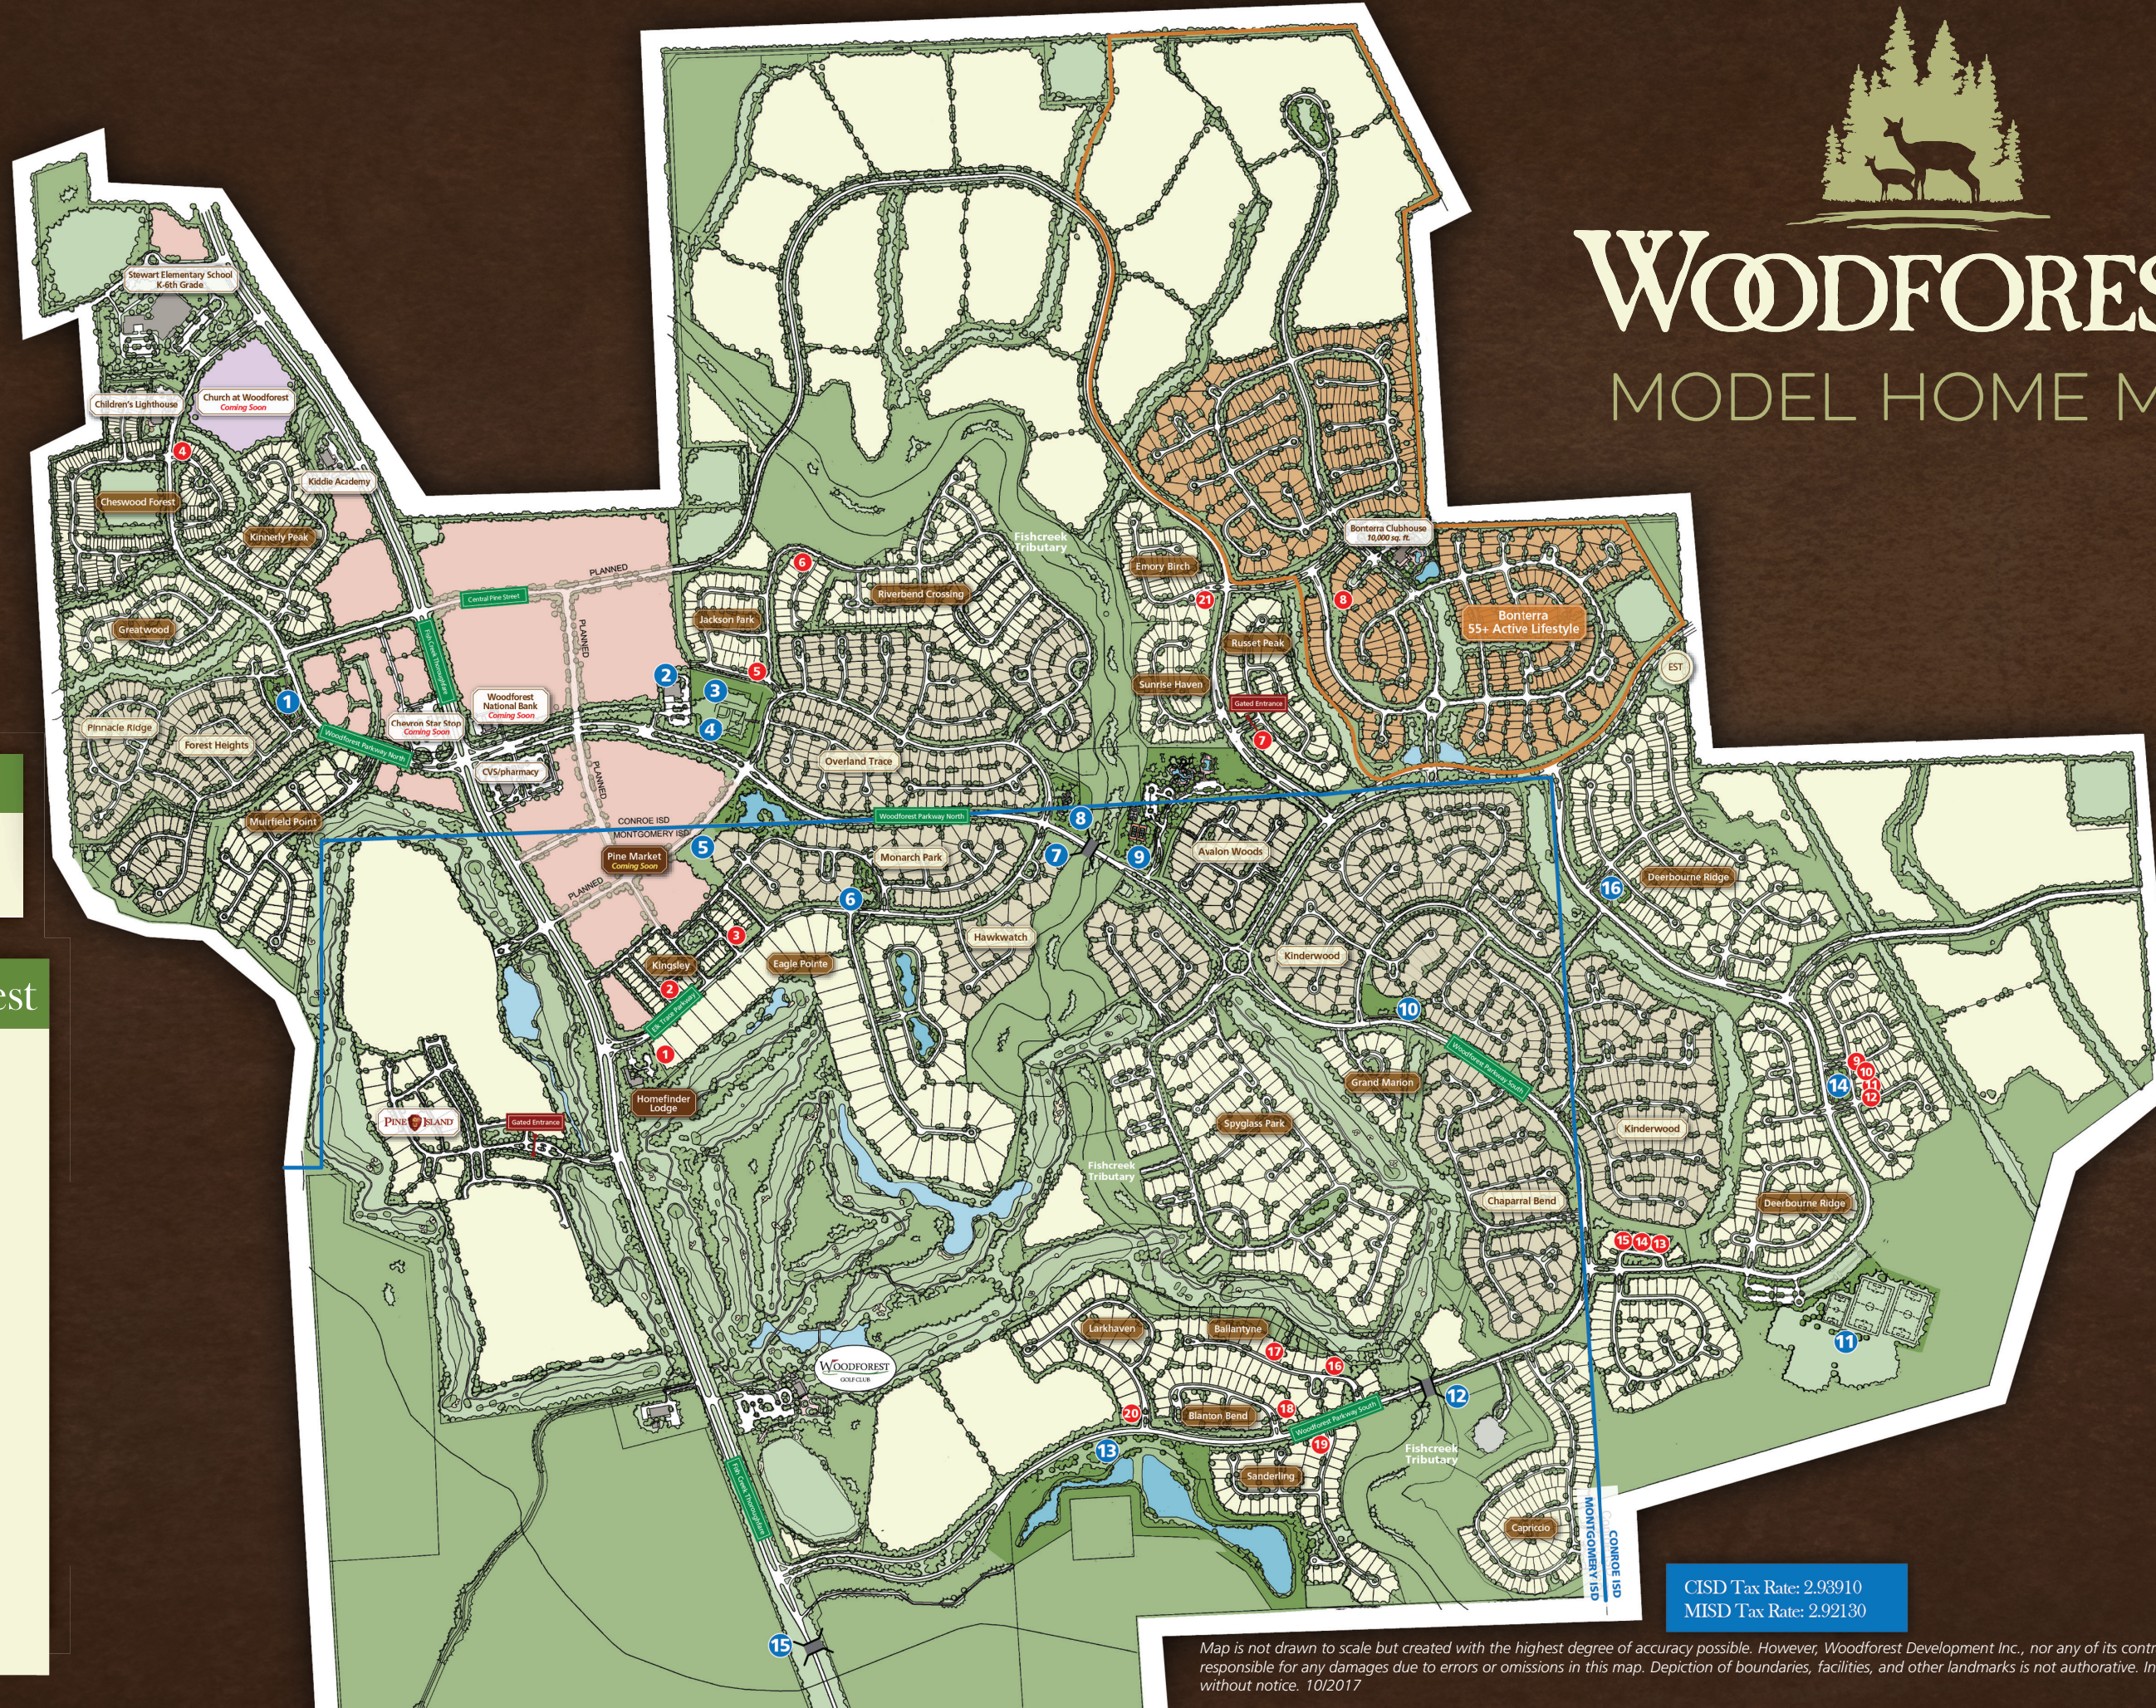

WOODFOREST®

MODEL HOME MAP

LEGEND

Model Home

POINTS of Interest

- 1 Scooter Park
- 2 Woodforest Fire Station
- 3 Admiral Bark Park
- 4 Jackson Park
- 5 Cypress Loop Trail
- 6 Monarch Park
- 7 Bridge of Hope
- 8 Lily Pad Spraypark
- 9 Forest Island Tennis & Aquatic Center
- 10 Kinderwood Park
- 11 Stampede Sportsplex
- 12 Bridge of Glory
- 13 Christine Allen Nature Park
- 14 Fox Trail Park
- 15 Lake Creek Bridge
- 16 Wallaroo Park

CISD Tax Rate: 2.93910
MISD Tax Rate: 2.92130

Map is not drawn to scale but created with the highest degree of accuracy possible. However, Woodforest Development Inc., nor any of its contractors or suppliers can be held responsible for any damages due to errors or omissions in this map. Depiction of boundaries, facilities, and other landmarks is not authoritative. Information subject to change without notice. 10/2017