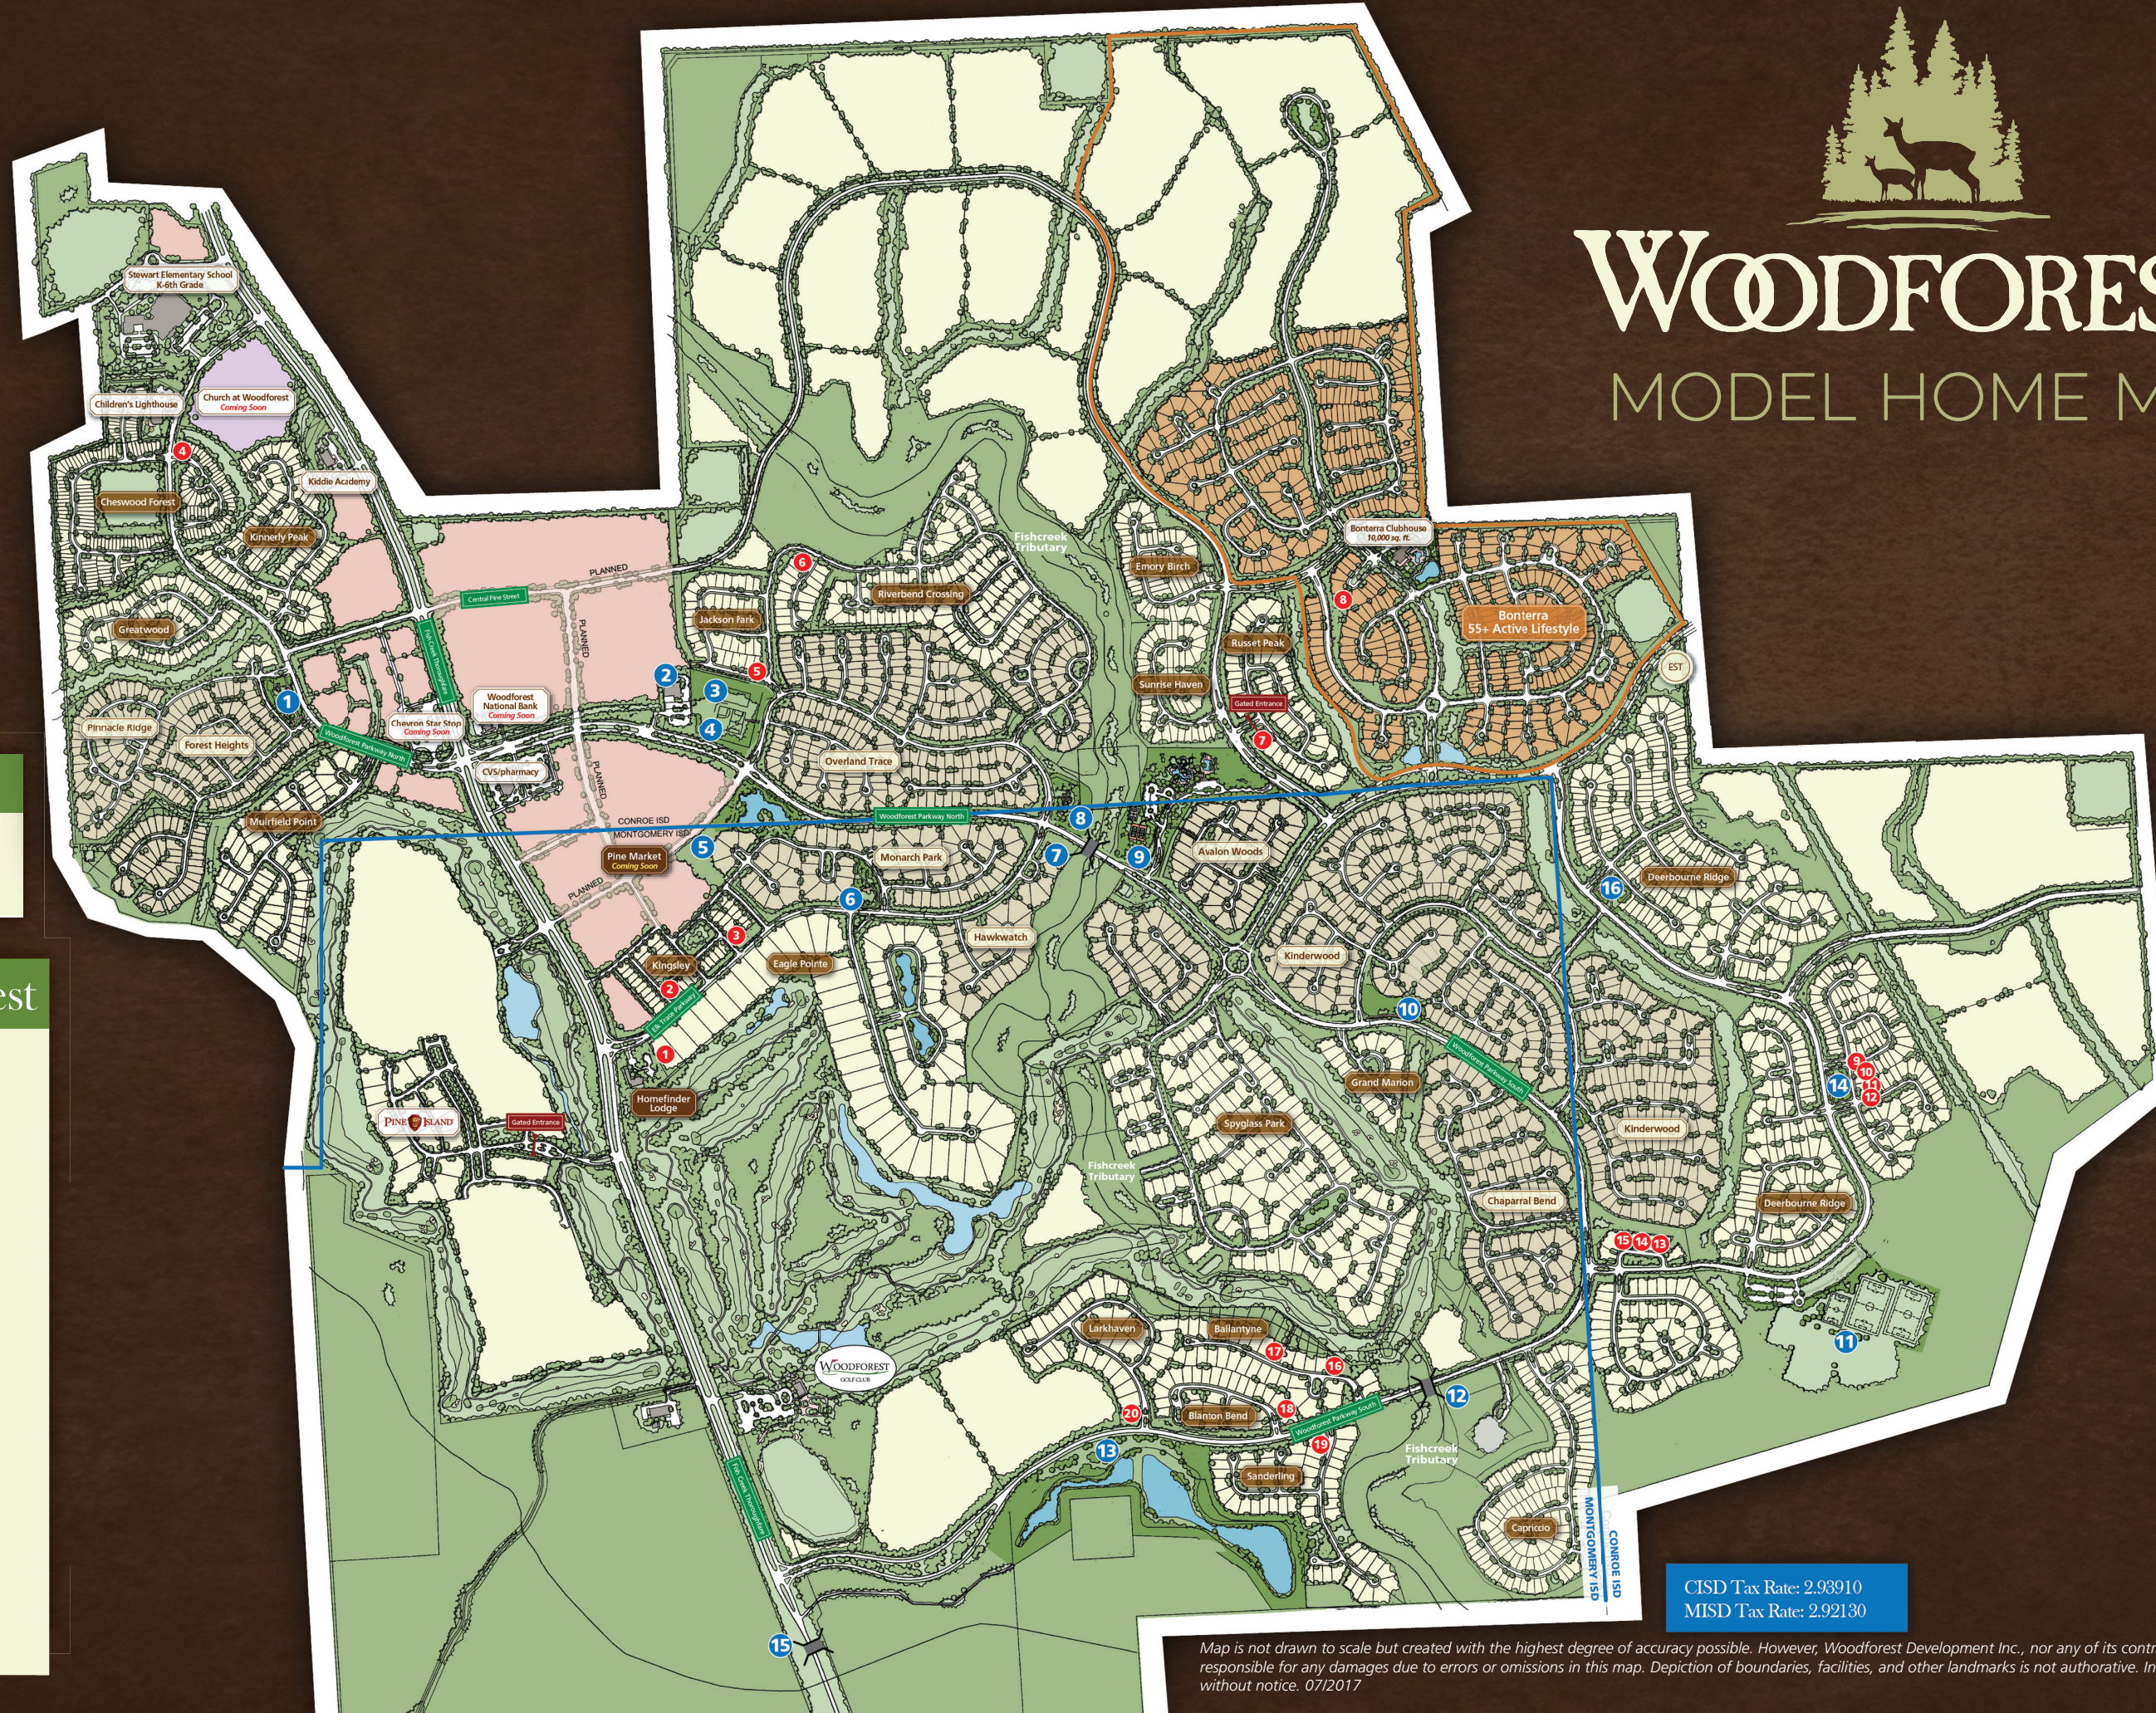

# WOODFOREST®

## MODEL HOME MAP

### LEGEND

### POINTS of Interest

- 1 Scooter Park
- 2 Woodforest Fire Station
- 3 Admiral Bark Park
- 4 Jackson Park
- 5 Cypress Loop Trail
- 6 Monarch Park
- 7 Bridge of Hope
- 8 Lily Pad Spraypark
- 9 Forest Island Tennis & Aquatic Center
- 10 Kinderwood Park
- 11 Stampede Sportsplex
- 12 Bridge of Glory
- 13 Christine Allen Nature Park
- 14 Fox Trail Park
- 15 Lake Creek Bridge
- 16 Wallaroo Park